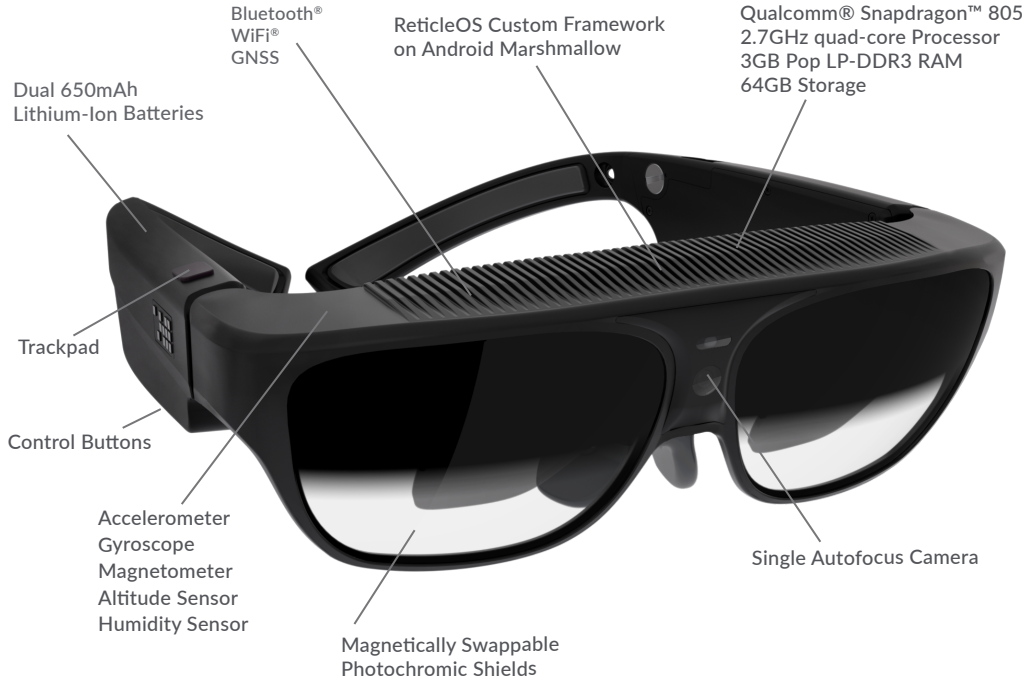

TRUE MOBILITY

No cords needed.

The world's most advanced AR smartglasses. Designed to be the wearable computer of tomorrow: powerful fully integrated platform with ultra-transparent HD 3D stereoscopic displays that redefines what can be done on the go for Enterprise and Industrial customers.

Transportation

Healthcare

Energy & Utilities

Logistics

Security

SMARTGLASSES 7

TOP

FRONT

SIDE

Weight: < 6.0oz

HARDWARE

- Qualcomm® Snapdragon™ 805
- 2.7GHz quad-core Processor
- 3GB Pop LP-DDR3 RAM
- 64GB Storage
- 1300mAh Lithium-Ion Batteries (2 x 650mAh)
- Replaceable Magnetic Nose Bridge
- Removable Ear Horns
- Dual Haptic Feedback in Temples

OPTICS

- Dual 720p Stereoscopic See-Thru Displays at up to 80fps
- 60% See-Thru Transmission (Up to 80% Available)
- High See-Thru Capability
- Magnetically Swappable Photochromic Shields

COMMUNICATIONS