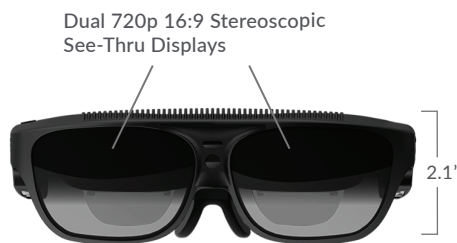

SIDE

Weight: < 6.0oz

HARDWARE

- Qualcomm® Snapdragon™ 805
- 2.7GHz quad-core Processor
- 3GB Pop LP-DDR3 RAM
- 64GB Storage
- 1300mAh Lithium-Ion Batteries (2 x 650mAh)
- Replaceable Magnetic Nose Bridge
- Removable Ear Horns
- Dual Haptic Feedback in Temples

OPTICS

- Dual 720p Stereoscopic See-Thru Displays at up to 80fps
- 60% See-Thru Transmission (Up to 80% Available)
- High See-Thru Capability
- Magnetically Swappable Photochromic Shields

COMMUNICATIONS