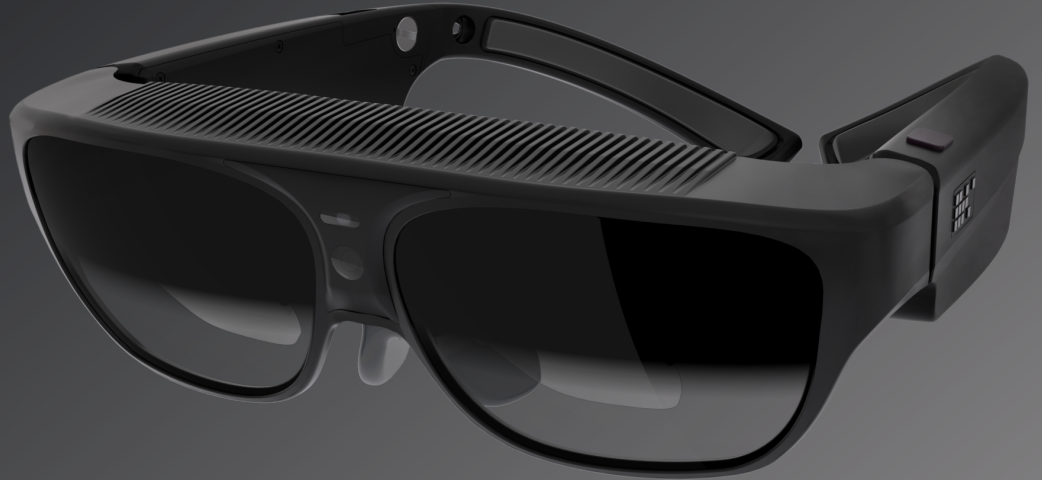

SMARTGLASSES 7

Information at the Speed of Sight™

Changing the Way You Work

AMAZE YOURSELF

The power and performance of a tablet superpowered with stunning, high-definition mixed reality.

A NEW REALITY

Precision sensors understand the environment and overlay information seamlessly onto the real world.

TRUE MOBILITY

No cords needed.

The world's most advanced AR smartglasses. Designed to be the wearable computer of tomorrow: powerful fully integrated platform with ultra-transparent HD 3D stereoscopic displays that redefines what can be done on the go for Enterprise and Industrial customers.

SIDE

Weight: < 6.0oz

HARDWARE

- Qualcomm® Snapdragon™ 805
- 2.7GHz quad-core Processor
- 3GB Pop LP-DDR3 RAM
- 64GB Storage
- 1300mAh Lithium-Ion Batteries (2 x 650mAh)
- Replaceable Magnetic Nose Bridge
- Removable Ear Horns
- Dual Haptic Feedback in Temples

OPTICS

- Dual 720p Stereoscopic See-Thru Displays at up to 80fps
- 60% See-Thru Transmission (Up to 80% Available)
- High See-Thru Capability
- Magnetically Swappable Photochromic Shields

COMMUNICATIONS